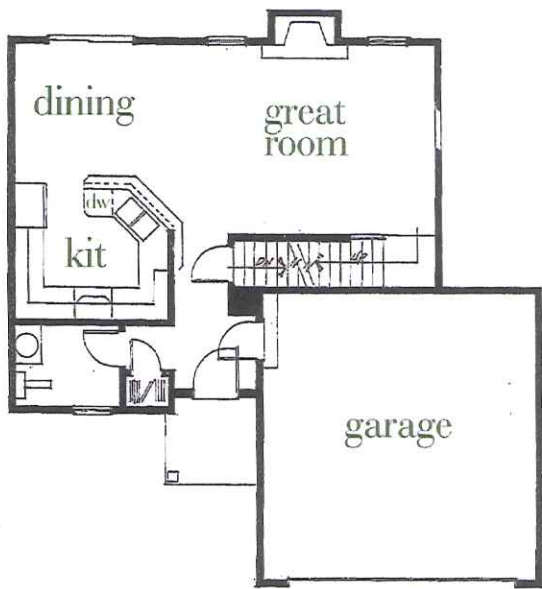

FRONT ELEVATION

Some plans may be shown with options and are subject to change without notice.

MAIN FLOOR

UPPER FLOOR

KINGSLEY

NORTHWOOD CONSTRUCTION

MAIN FLOOR - 650 sq ft
 UPPER FLOOR - 751 sq ft
 LOWER FLOOR - optional
 TOTAL FINISHED - 1401 sq ft