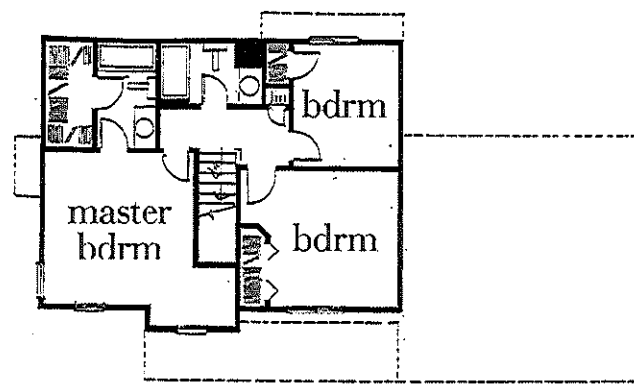

LYNVILLE

**NORTHWOOD
CONSTRUCTION**

FRONT ELEVATION

Some plans may be shown with options and are subject to change without notice.

TOTAL SQ FT 1500

MAIN
700 sq ft

UPPER
800 sq ft

Sue Sutton
 Cell: 515.250.3126
 suesutton@remax.net
 www.UandYourHome.com