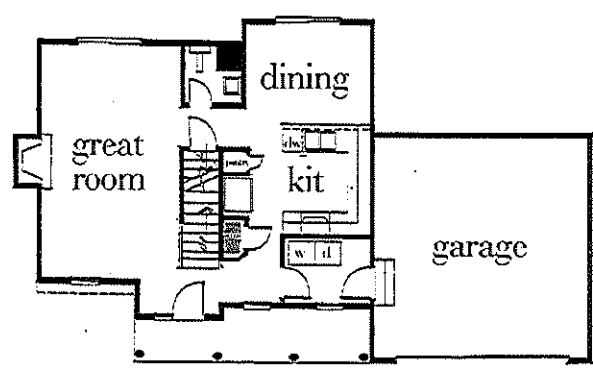

LYNVILLE

**NORTHWOOD
CONSTRUCTION**

FRONT ELEVATION

Some plans may be shown with options and are subject to change without notice.

TOTAL SQ FT 1500

MAIN
700 sq ft

UPPER
800 sq ft

Sue Sutton
 Cell: 515.250.3126
 suesutton@remax.net
 www.UandYourHome.com