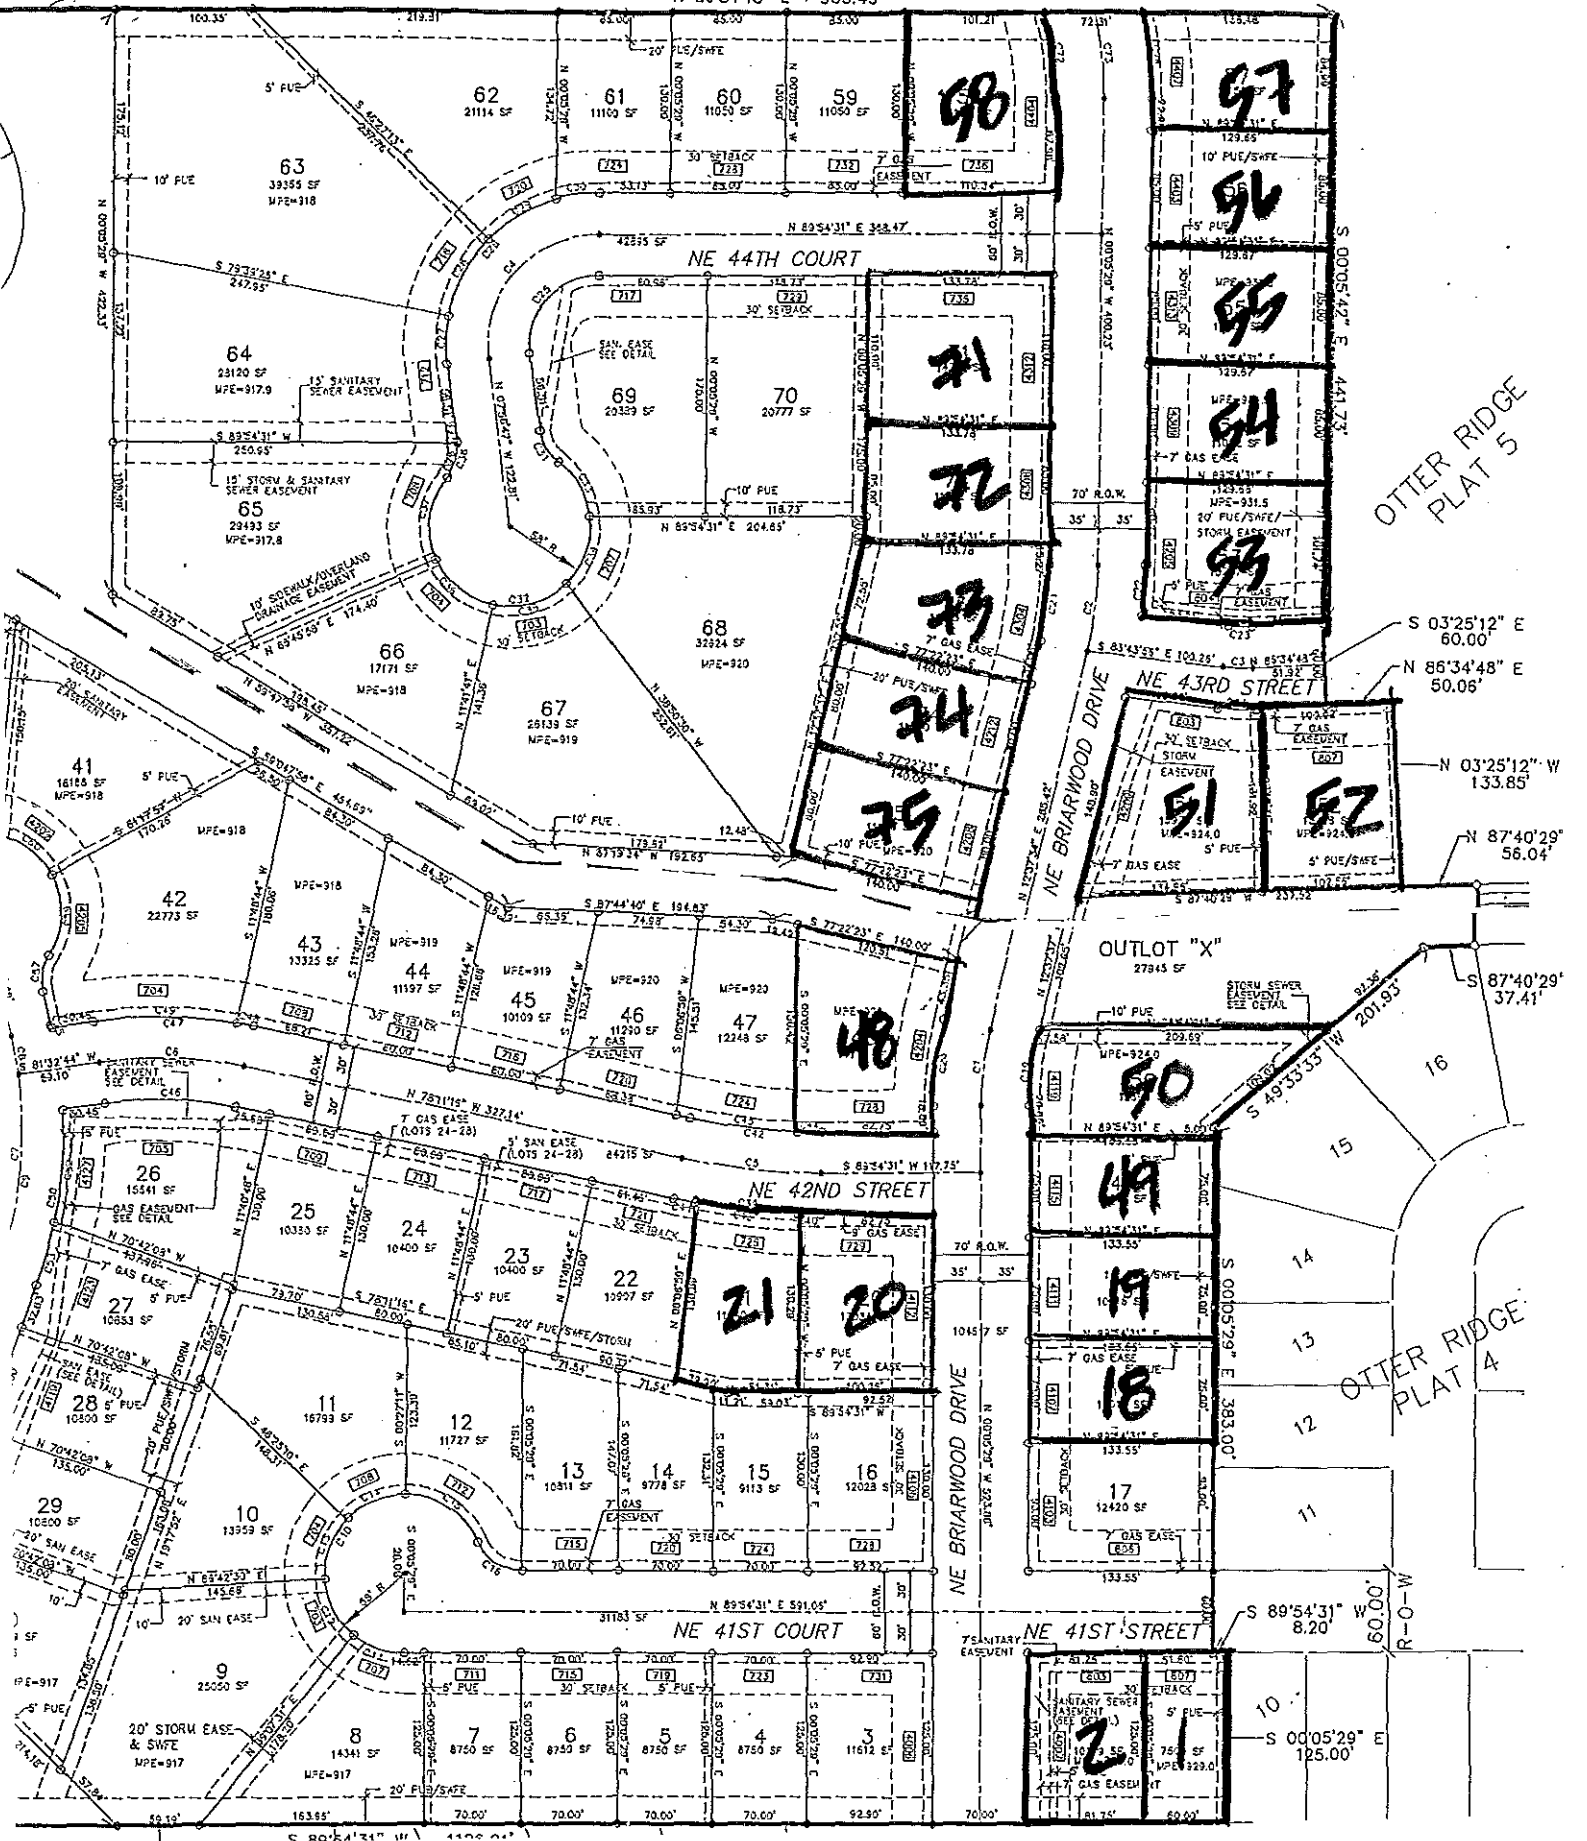

N 89°54'18" E . 935.45'

HU- SEC.

OTTER RIDGE PLAT 5

S 03°25'12" E 60.00'
N 86°34'48" E 50.06'

N 03°25'12" W 133.85'
N 87°40'29" 56.04'

OUTLET "X" 27945 SF

OTTER RIDGE PLAT 4

S 89°54'31" W 8.20'

S 00°05'29" E 125.00'

R-O-W 60.00'